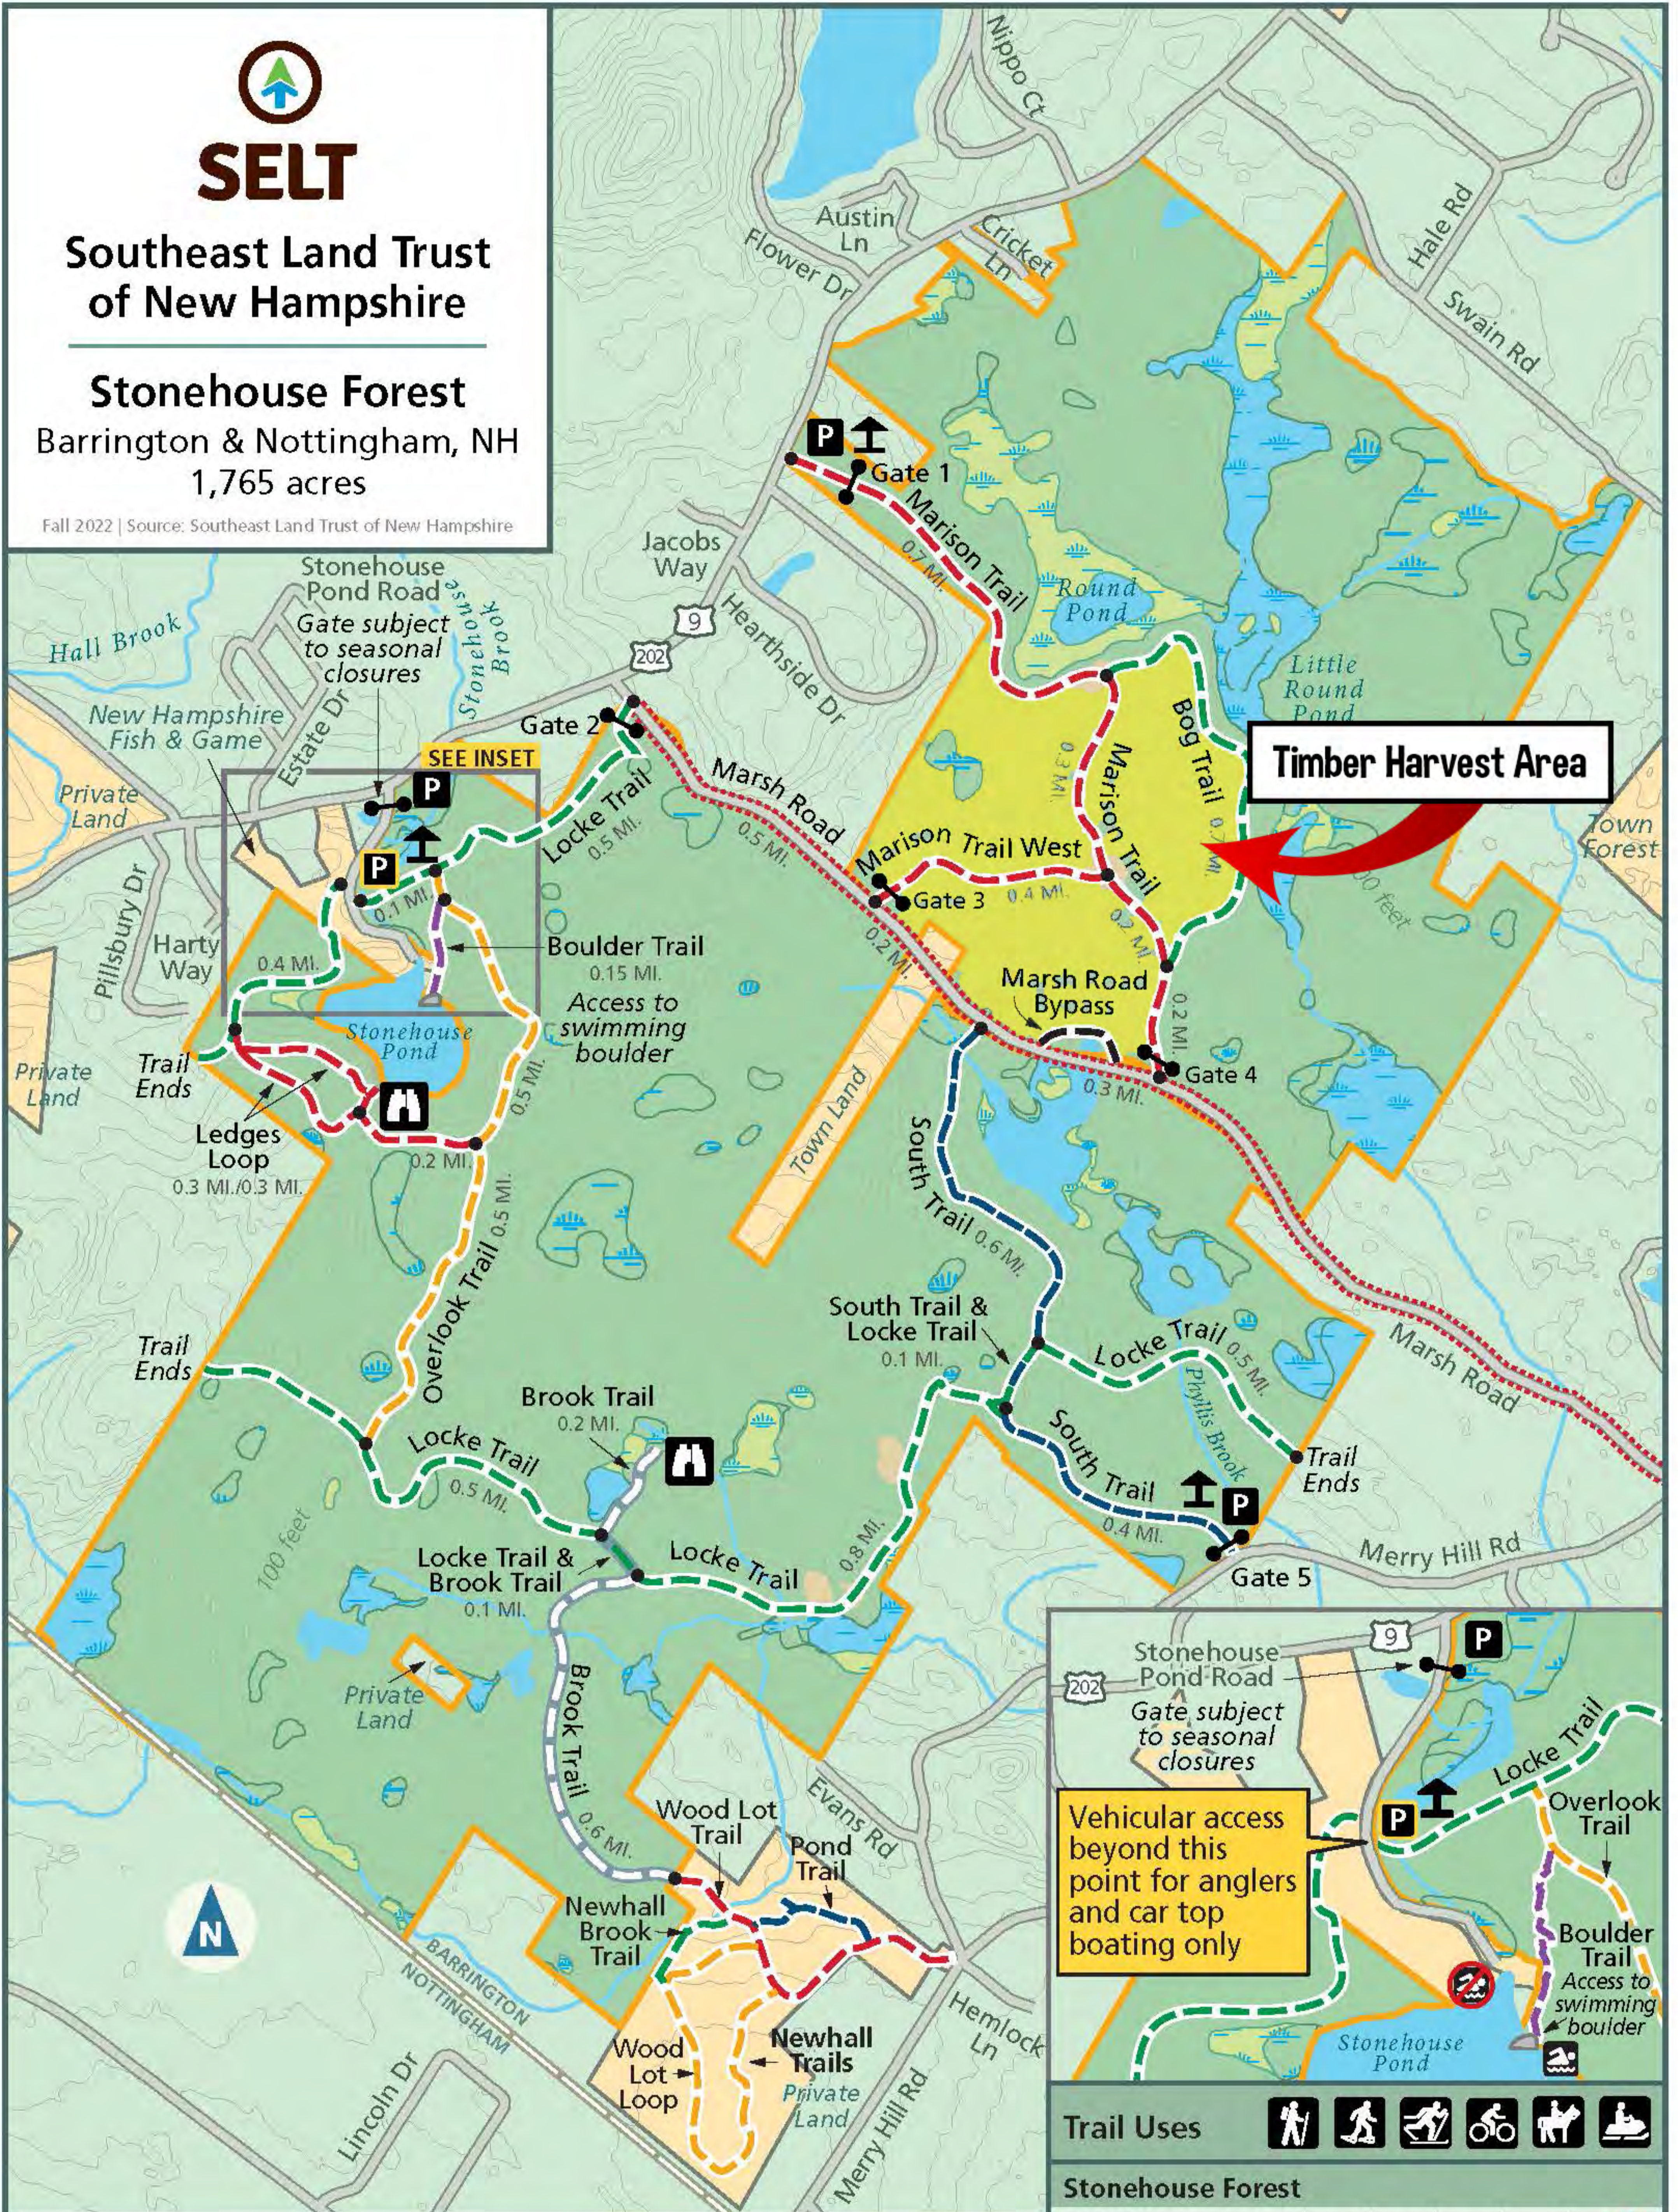

## Stonehouse Forest Barrington & Nottingham, NH 1,765 acres

Fall 2022 | Source: Southeast Land Trust of New Hampshire

**Timber Harvest Area**

Vehicular access beyond this point for anglers and car top boating only

**Trail Uses**

**Stonehouse Forest**

Marison	✓	✓	✓	✓	✓	⊘
Locke	✓	✓	✓	✓	⊘	⊘
Brook	✓	✓	✓	✓	⊘	⊘
Bog	✓	✓	✓	✓	⊘	⊘
South	✓	✓	✓	✓	⊘	⊘
Overlook	✓	✓	✓	✓	⊘	⊘
Ledges Loop	✓	✓	✓	⊘	⊘	⊘
Boulder	✓	✓	⊘	⊘	⊘	⊘

**Newhall Trails (Town of Barrington Easement)**

Wood Lot	✓	✓	✓	✓	✓	✓
Wood Lot Loop	✓	✓	✓	✓	⊘	✓
Pond	✓	✓	✓	✓	⊘	✓
Newhall Brook	✓	✓	✓	✓	⊘	✓

- Stonehouse Forest Boundary
- Forest
- Other Public & Conservation Lands
- Shrub-scrub Wetlands
- Clearing
- Scenic View
- Parking Area
- Kiosk
- Gate

- Trails
- Trail Junction/ Mileage between
- Unmaintained Roads
- Public Roads
- Town Boundaries
- Contour Lines
- Water
- River/Stream
- Wetlands