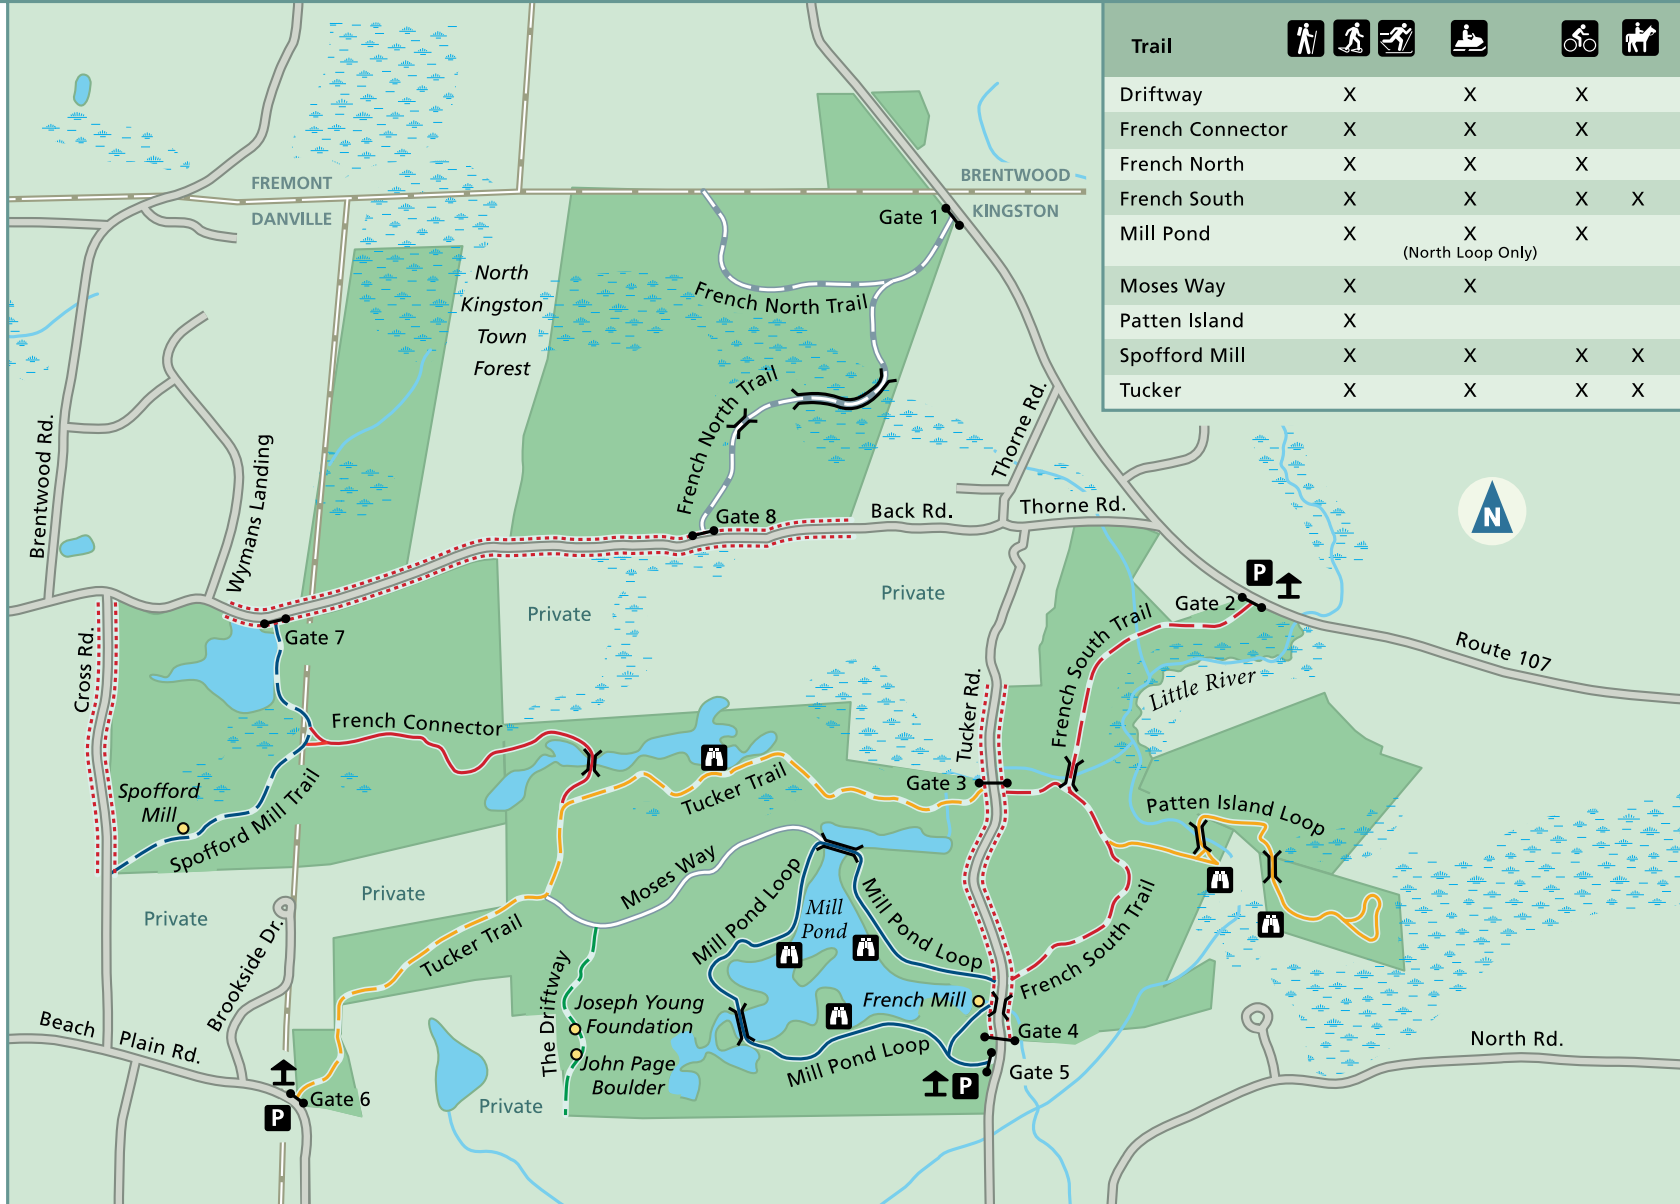

Southeast Land Trust of New Hampshire

Tucker & French Family Forest

Kingston & Danville
589.44 acres

- Forest Boundaries
- Parking Area
- Kiosk
- Scenic View
- Foot Bridge
- Gate
- Point of Interest
- Trails
- Unmaintained Roads
- Public Roads
- Town Boundaries
- Water
- Wetlands
- Streams

6/2015

Trail				
Driftway	X	X	X	
French Connector	X	X	X	
French North	X	X	X	
French South	X	X	X	X
Mill Pond	X	X	X	
		(North Loop Only)		
Moses Way	X	X		
Patten Island	X			
Spofford Mill	X	X	X	X
Tucker	X	X	X	X