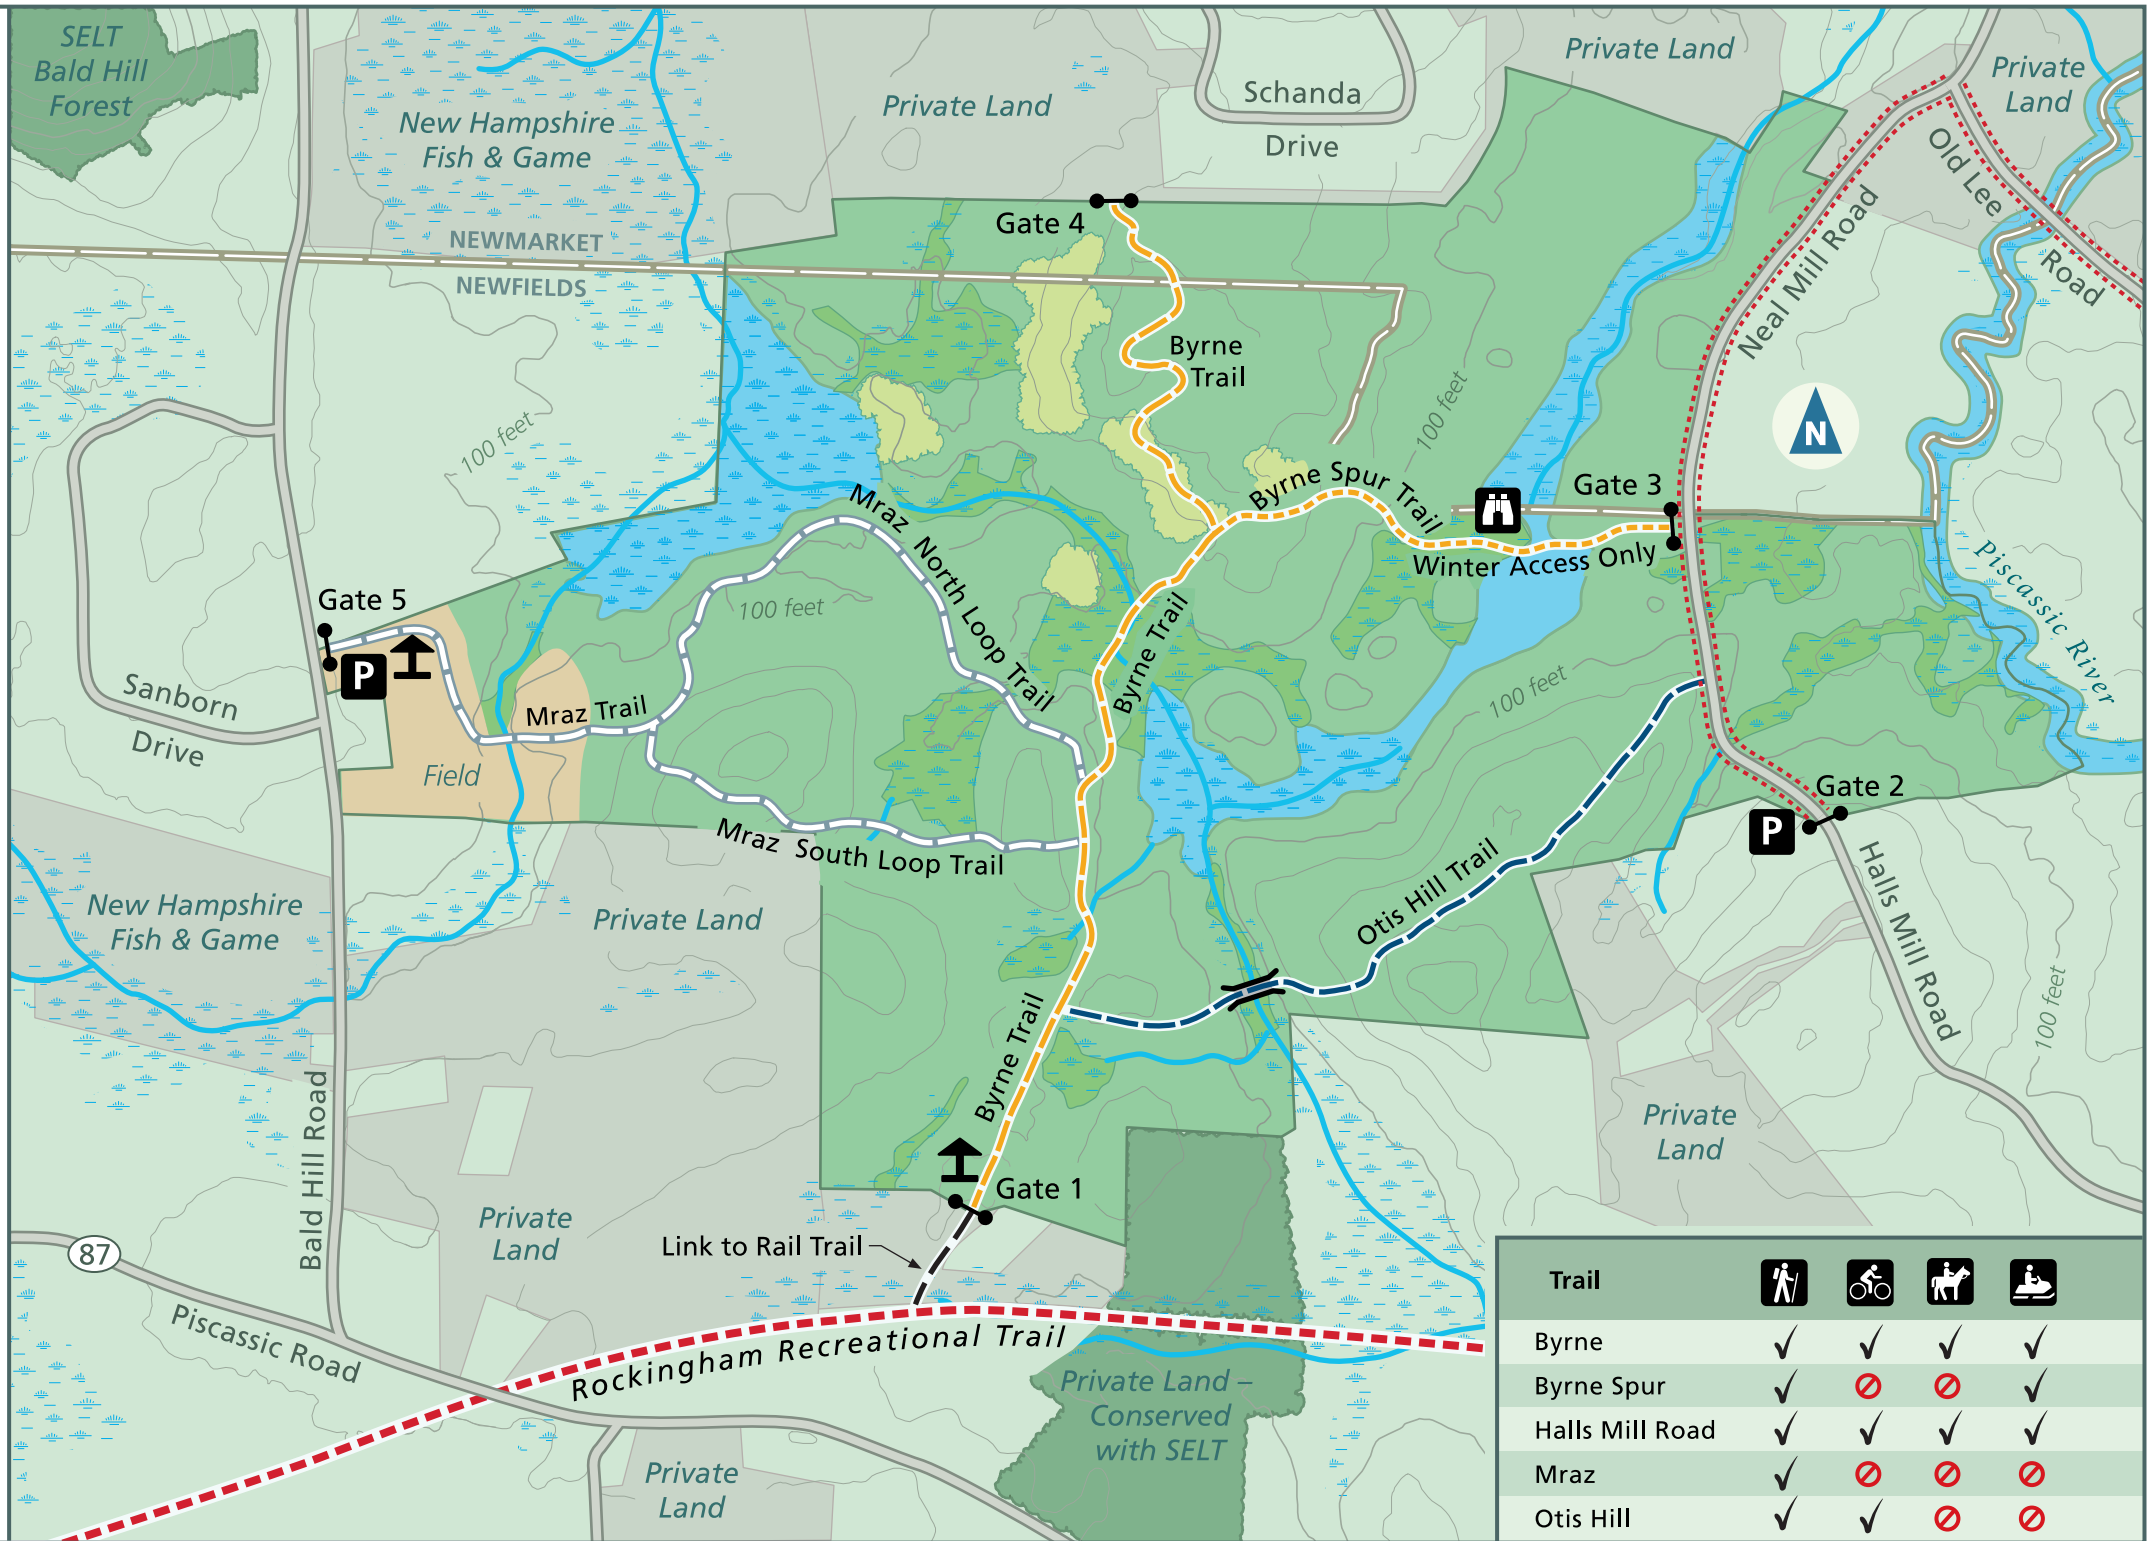

SELT

Southeast Land Trust of New Hampshire

Piscassic Greenway

Newfields & Newmarket
444.0 acres

- Piscassic Greenway Boundary
- Other Conservation Lands
- Other SELT Conservation Land
- Shrublands
- Forested Wetlands
- Parking Area
- Kiosk
- Foot Bridge
- Gate
- Trails
- Unmaintained Roads
- Public Roads
- Town Boundaries
- Contour Lines
- Water
- River/Stream
- Wetlands

April 2016 Map: www.mirtoart.com
Source: Southeast Land Trust of New Hampshire

Trail				
Byrne	✓	✓	✓	✓
Byrne Spur	✓	✗	✗	✓
Halls Mill Road	✓	✓	✓	✓
Mraz	✓	✗	✗	✗
Otis Hill	✓	✓	✗	✗