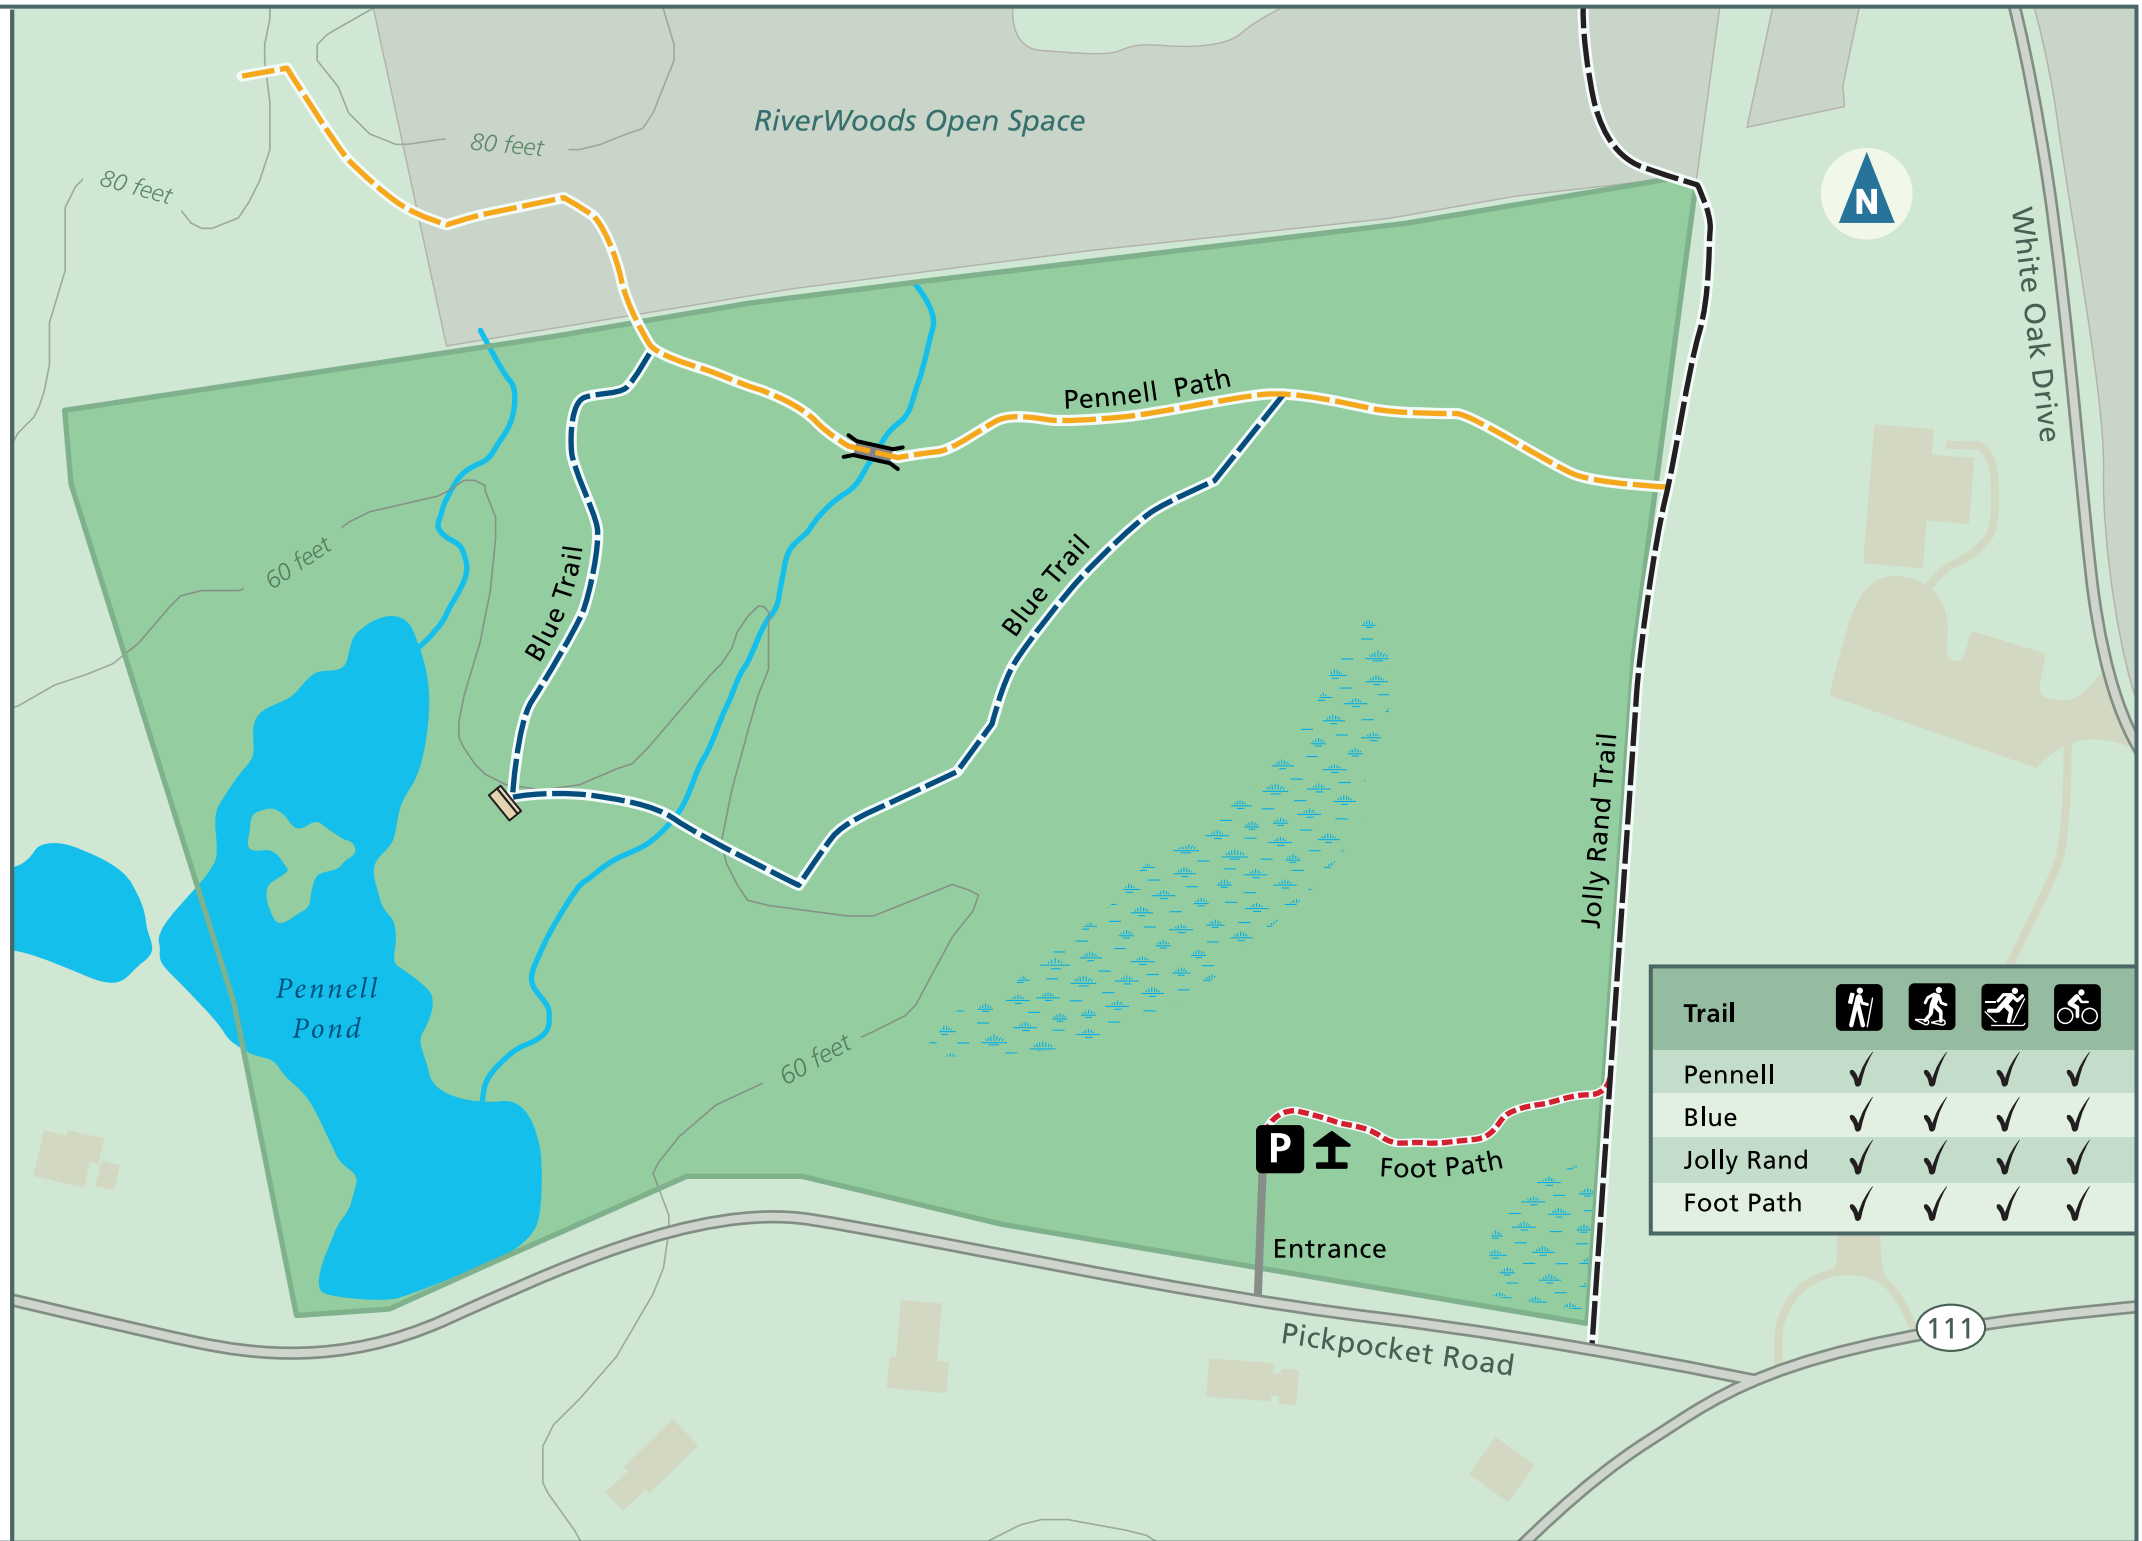

# Southeast Land Trust of New Hampshire

## Kimball Reserve

Exeter  
13.1 acres

- Kimball Reserve Boundary 
- Other Conservation Lands 
- Parking Area 
- Kiosk 
- Bridge 
- Bench 
- Trails 
- Public Roads 
- Contour Lines  80 feet
- Water 
- Wetlands 
- River/Stream 

Trail				
Pennell	✓	✓	✓	✓
Blue	✓	✓	✓	✓
Jolly Rand	✓	✓	✓	✓
Foot Path	✓	✓	✓	✓