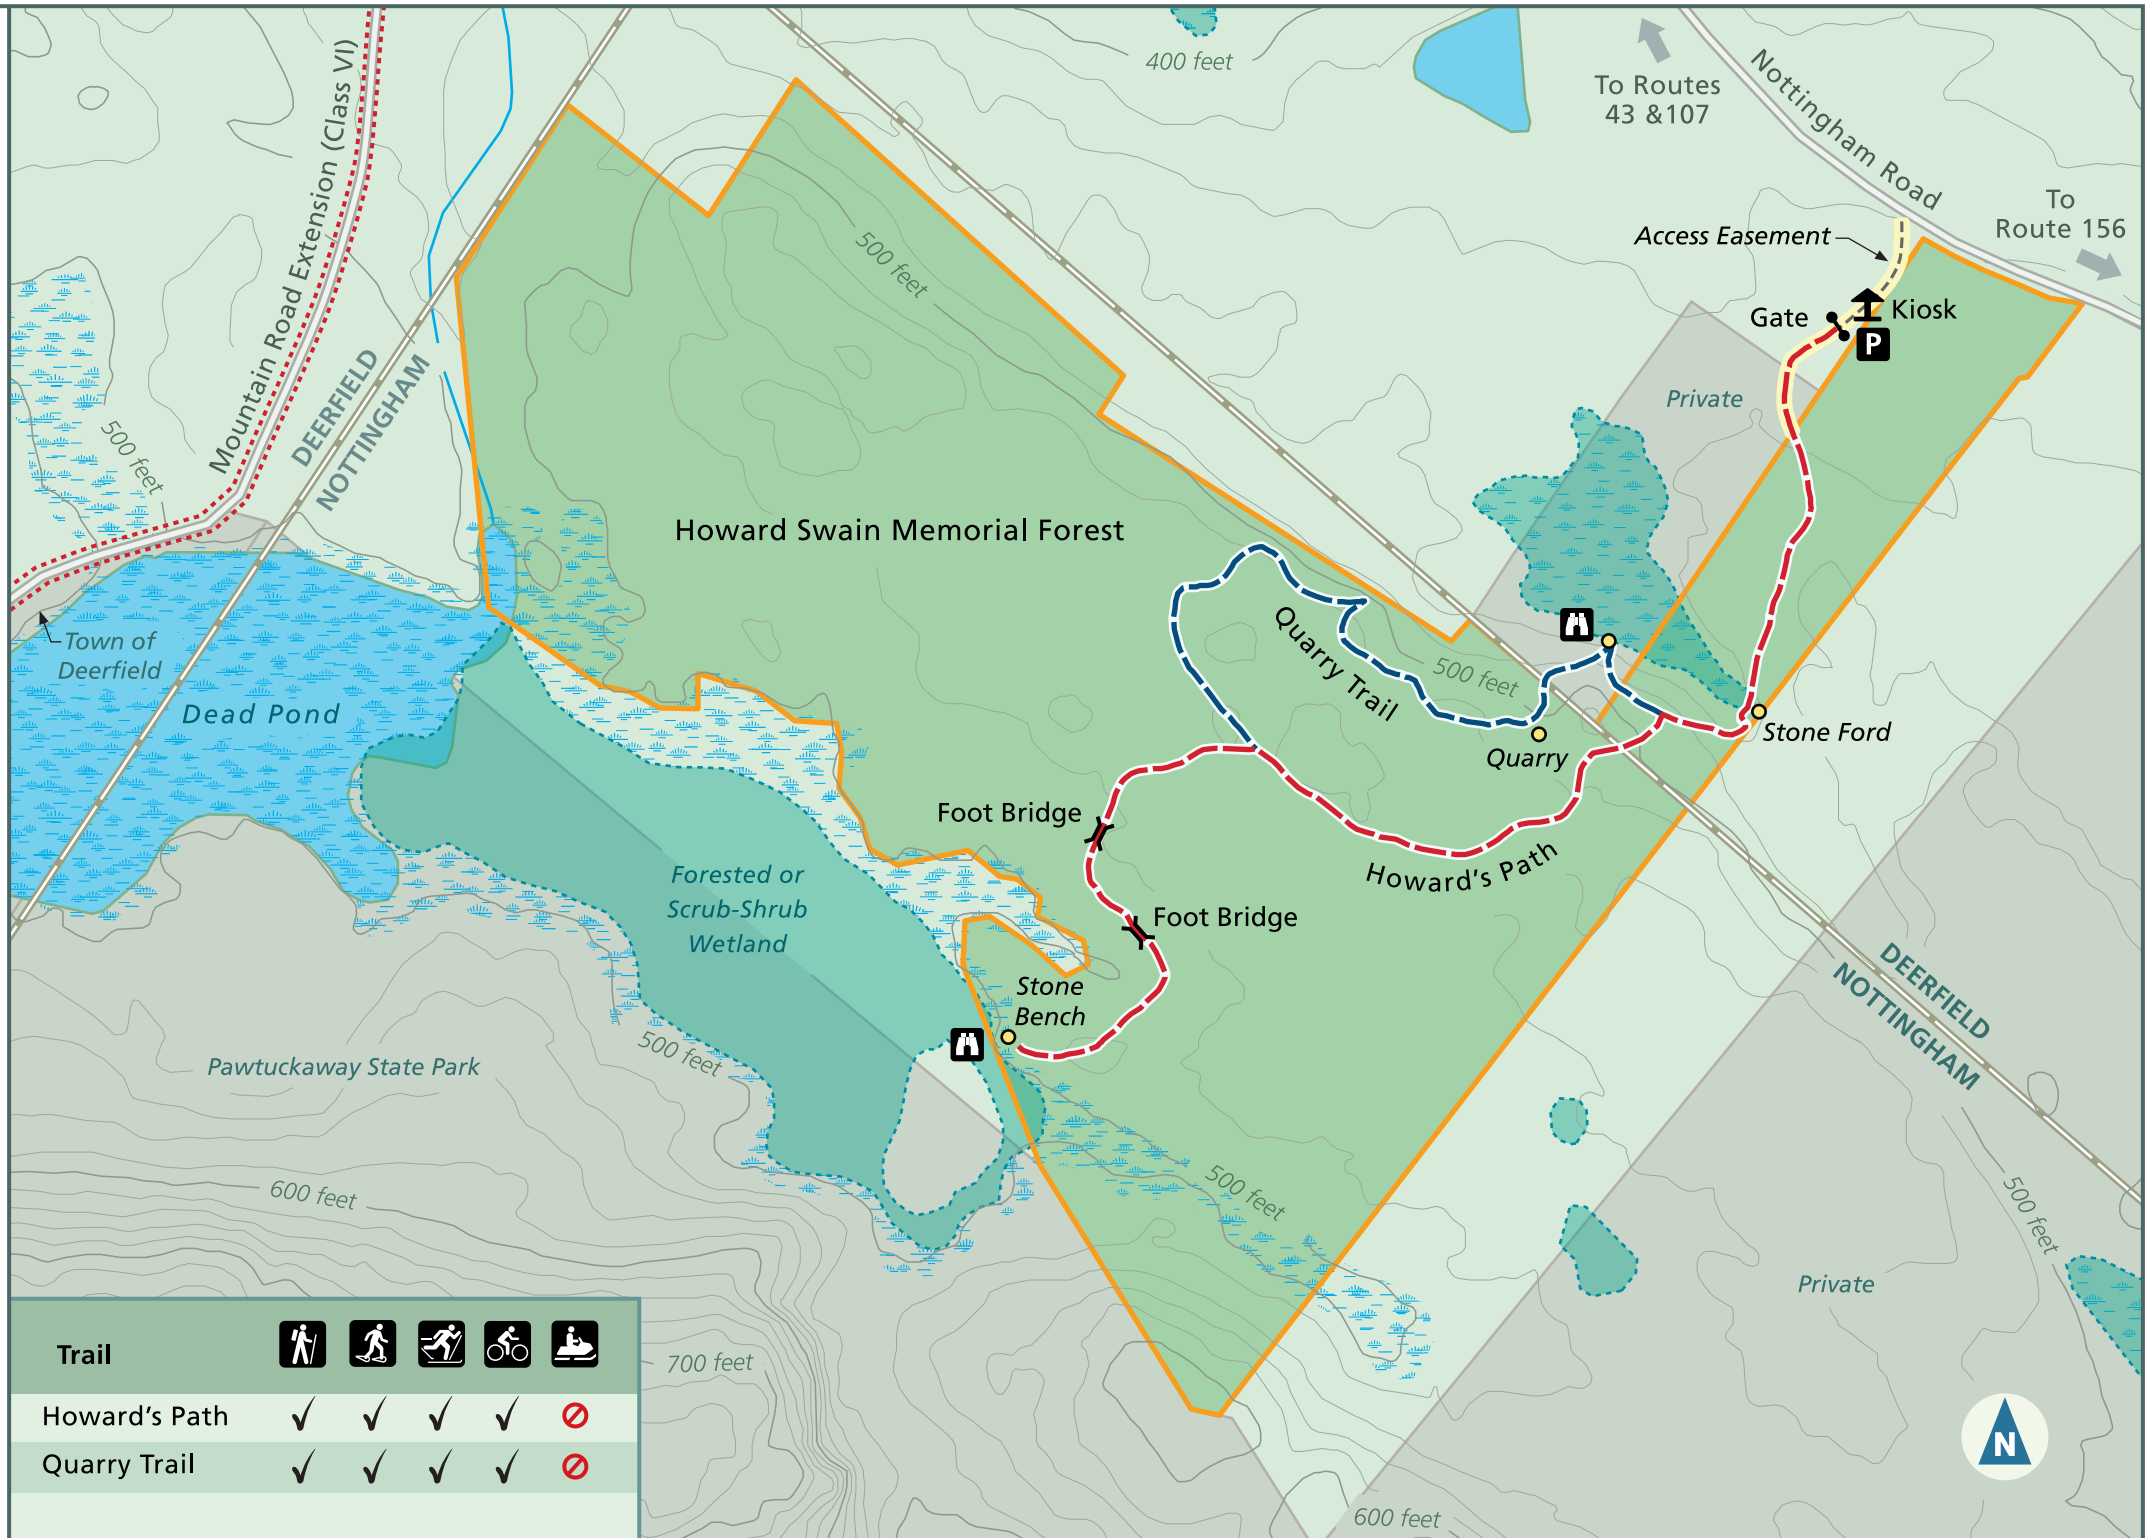

SELT

**Southeast Land Trust
of New Hampshire**

**Howard Swain
Memorial Forest**

Deerfield & Nottingham, NH
89 acres

- Howard Swain Memorial Forest
- Other Conservation Land
- Forested or Scrub-Shrub Wetland
- Parking Area
- Kiosk
- Scenic View
- Point of Interest
- Foot Bridge
- Gate
- Trail
- Access Easement
- Unmaintained Road
- Public Road
- Town Boundary
- Water
- Wetland
- Perennial Stream
- Contour (20 ft. intervals)

October 2017 Map: www.mirtoart.com
Source: Southeast Land Trust of New Hampshire

Trail					
Howard's Path	✓	✓	✓	✓	⊘
Quarry Trail	✓	✓	✓	✓	⊘